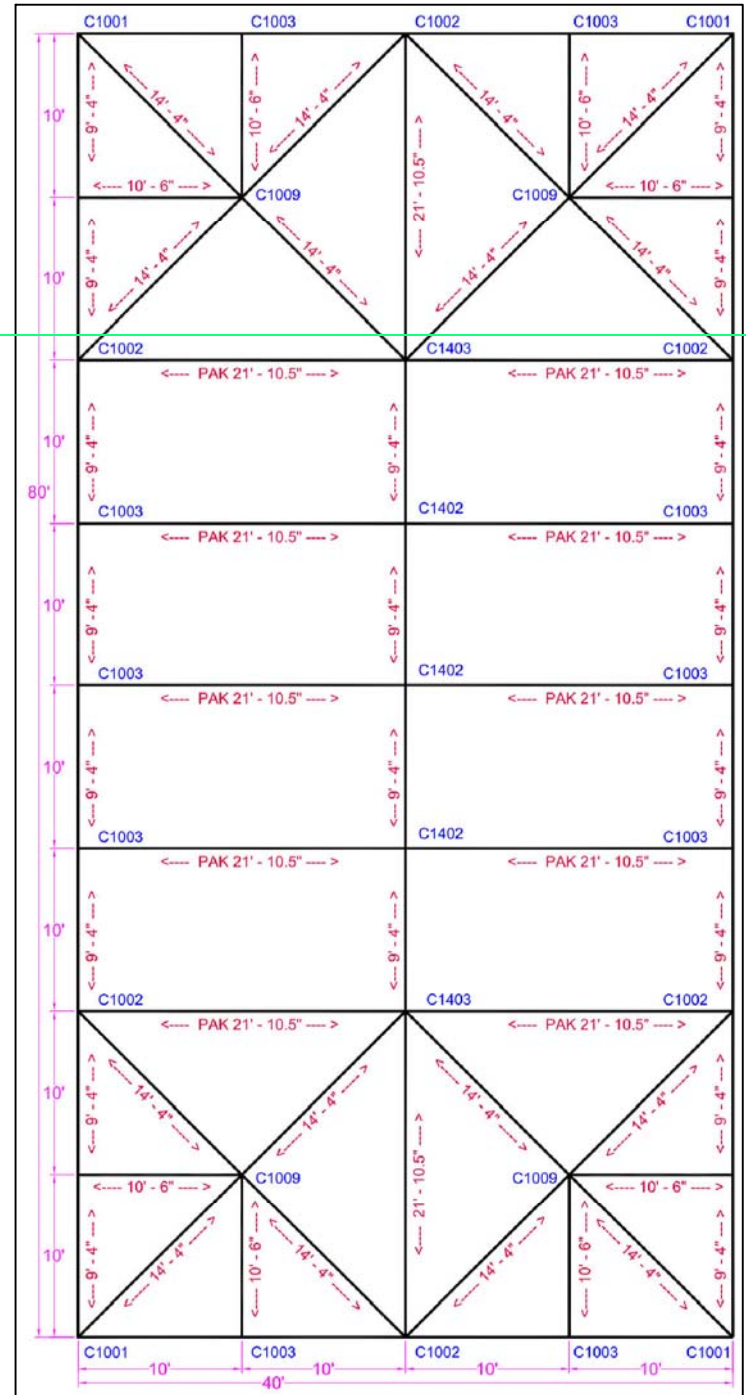

- \* Notes:
- \* Keder Tube Profile on Rafter (16'-1")
- \* 2 in. Profile on rest of the frame

Ⓣ Double Tube  
 Ⓚ Keder Tube

40x80 Keder Track Hip			
Qty	FITTINGS		Part #
4	Corner		C1001
14	Side Tee Joint		C1003
6	6 Way Side Tee		C1002
4	6 Way Hip Joint		C1009
2	6 Way Crown - Keder		C1403
3	Top Tee Joint Keder		C1402
24	Quick Peak Base Plates		C1011-Q
24	Ratchet Ropes		ROPE003
3	Cross Cables - 40 Ft.		CB-KD-40X
68	Canopy Pins - 2in.		A02
136	J Style Pin (P102)		P102
168	Check		
Qty	Size	Keder Poles	Color/Part
10	21'-10"	Rafter	PAK2110
Qty	Size	D-Tube Poles	Color
Qty	Size	2" Poles	Color
2	21'-10"	Rafter - End	Red
16	14'-4"	Hip Rafter	Red
8	10'-6"	Rafter	Green
24	9'-4"	Spreader	White
24	7'-8"	Legs	Black
Accessories			
5	Keder Top Rafter Brace		
10	Keder One Way Leg Brace		
4	Corner Leg Braces		
16	Tee Joint Leg Braces Spaced at 10 Ft.		
24	Ropes and Stakes (20 Minimum)		
240	Linear Feet - Sidewalls		
Options			
Colors (Solid or stripes)			
Clear 20 Ga.			
Notes			

NAME:  
 FILENAME:  
 DATE: DRAWN BY: